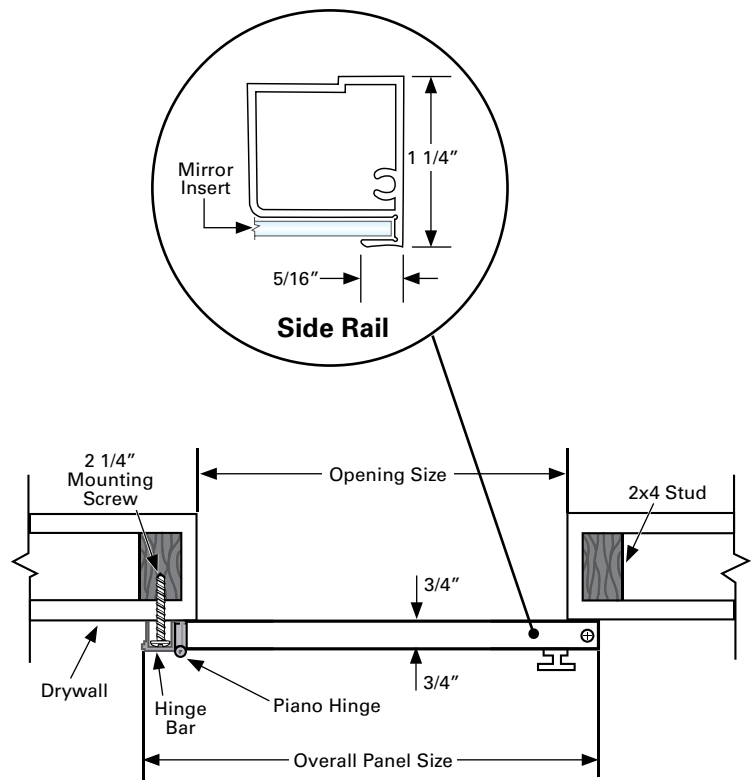

# Style Lite<sup>®</sup> Walk-In

*Pictured in a Brushed Nickel finish with Duraflect<sup>®</sup> copper-free mirror insert*

**Technical Illustration**

**Finishes:**

- Bright Clear, Bright Gold, Brushed Nickel and Satin Clear

**Insert Type:**

- 4mm Duraflect<sup>®</sup> copper-free mirror
  - » Elimination of copper dramatically improves quality and life expectancy
  - » This creates a durable, superior grade mirror with exceptional quality

**Frame Type:**

- Heavy-duty commercial quality anodized aluminum frame

**Track and Channel:**

- None

**Product Details:**

- Heavy gauge 6063 extrusions (6463 is polished for bright colors)
- Color matched mirror handles
- Side rails are hollow extrusions (tubular) for added strength
- Mitered corners
- Magnetic catch closure
- Continuous piano hinge for strength and stability (eliminates sagging)
- Door is reversible; right or left opening
- Duraflect<sup>®</sup> copper-free mirror panel has 400lb category II safety backing

**Sizes:**

- Standard sizes
  - » Width: 18", 24", 30" and 36"
  - » Height: 81" and 96"
- Custom sizes
  - » Maximum individual panel width is 36"
  - » Maximum opening height is 99"

**Optional Upgrades:**