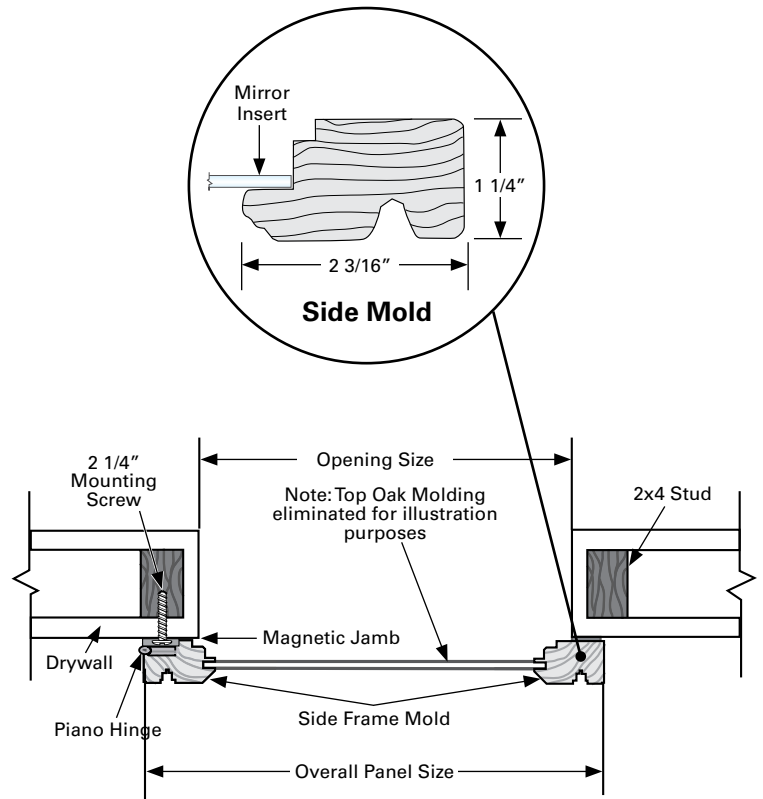

Technical Illustration

Finishes:

- Clear Acrylic Sealer, Dark Stain, Light Stain, Medium Stain, Red Mahogany Stain, Whitewash Stain and Unfinished (not warranted against warpage)

Insert Type:

- 4mm Duraflect® copper-free mirror
  - » Elimination of copper dramatically improves quality and life expectancy
  - » This creates a durable, superior grade mirror with exceptional quality
  - » Prefinished white hardboard backing

Frame Type:

- 2 1/4" wide solid oak hardwood (milled from 6/4" oak) frame molding
- Frame molding stained and finished using 5 stage process

Track and Channel:

- None

Product Details:

- Mitered corners
- Magnetic catch closure
- Continuous piano hinge for strength and stability (eliminates sagging)
- Door is reversible; right or left opening
- All corners glued and secured by two tapered corner fasteners
- Routed finger pull on frame edge
- Surface mounted with all screws concealed
- Duraflect® copper-free mirror panel has 400lb category II safety backing

Sizes:

- Standard sizes
  - » Width: 18", 24", 30" and 36"
  - » Height: 81" and 96"
- Custom sizes
  - » Maximum individual panel width is 36"
  - » Maximum opening height is 96"

Optional Upgrades:

- 1" bevel all
- Decorative back painted glass inserts
- Decorative mirror inserts
- Decorative wood grain inserts
- Face beveling design (v-groove)