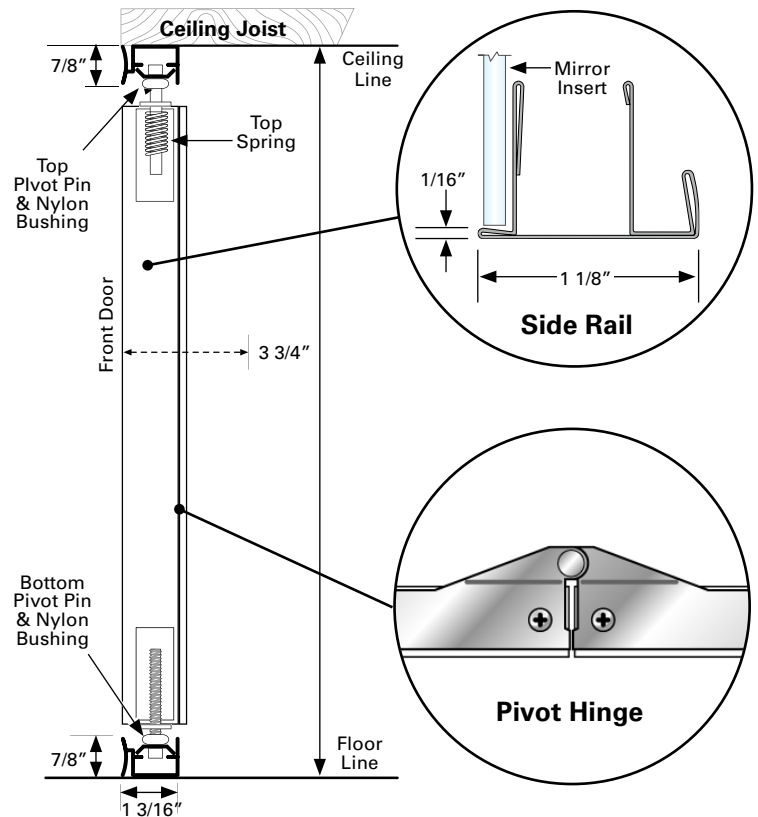

Brittany® Bi-Fold

Pictured in a Gloss White finish with Duraflect® copper-free mirror

Technical Illustration

Finishes:

- Aztec Gold and Gloss White

Insert Type:

- 3mm Duraflect® copper-free mirror
 - » Elimination of copper dramatically improves quality and life expectancy
 - » This creates a durable, superior grade mirror with exceptional quality

Frame Type:

- 26 gauge painted steel frame
- Cw's edge guard feature on our frameless models is designed and manufactured to provide protection from high impact usage

Track and Channel:

- Aluminum track and channel
- Top channel and bottom track with finish to match

Product Details:

- Color matched mirror handles
- Low friction steel pivot rods, adjustable screw type, shouldered on Teflon® grommet
- Positive stop, steel hinge allows for smooth rattle proof movement
- Spring loaded nylon roller guide pins for easy installation and bind-free action
- Glazed with aircraft grade two-way adhesive tape
- Trackless installation hardware included
- Duraflect® copper-free mirror panel has 400lb category II safety backing

Sizes:

- Standard sizes
 - » Width: 2 panel: 24", 30" and 36"
 - » 4 panel: 48", 60" and 72"
 - » Height: 80 3/4" and 96"
- Custom sizes
 - » Maximum individual panel width is 18"
 - » Maximum opening height is 96"